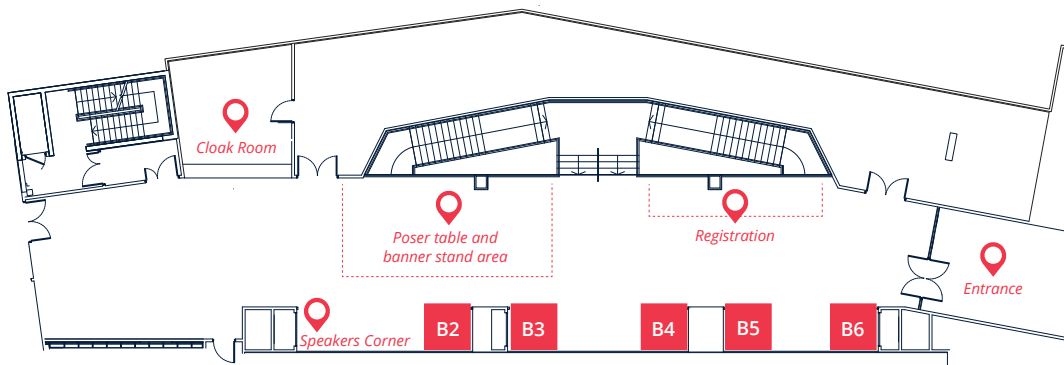

Venue

Modern central London hotel with open workshop and conference area integrated with an exhibition

Venue: The London Hilton Bankside is the new home of TBTC. It is a modern hotel with a bronzed-metal facade just three minutes' walk from Southwark tube station (Jubilee line) or London Blackfriars mainline/tube (District/Circle) and just a 12-minute walk from both London Bridge and London Waterloo/Waterloo East stations.

Conference space: The totally open workshop and conference area integrated into our intimate exhibition ensures you will not miss a moment of the action.

Upper ground floor (balcony to lower ground floor)

Lower ground floor