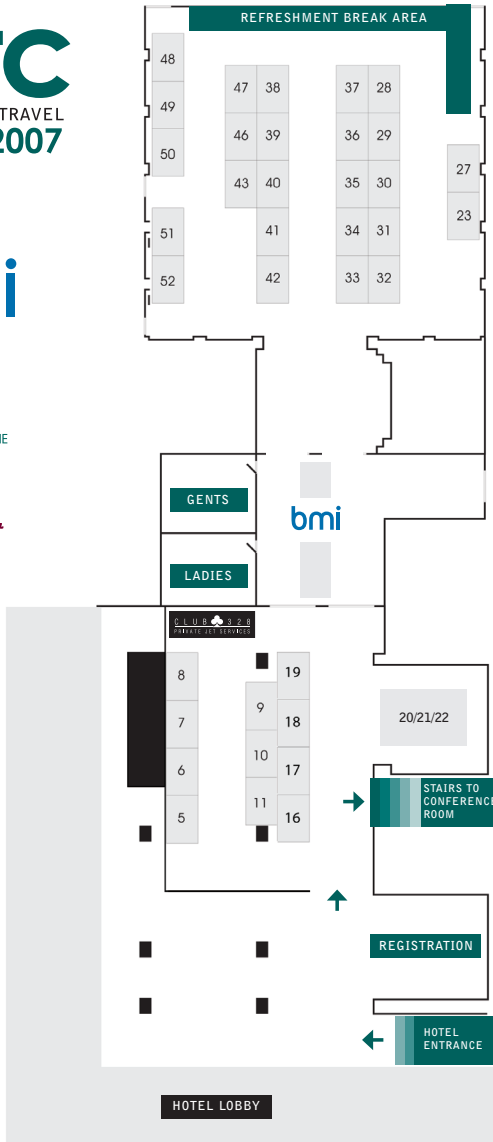

# EXHIBITION FLOOR PLAN

**tbtc**  
THE BUSINESS TRAVEL  
CONFERENCE 2007

**bmi**

amadeus  
Your technology partner

THE BUSINESS  
TRAVEL MAGAZINE

RENAISSANCE  
LONDON HEATHROW HOTEL

## EXHIBITOR STAND NUMBER

EXHIBITOR	STAND NUMBER
Air Berlin	32
Air New Zealand	52
Airport Express Alliance	9
Amadeus UK	11
BAA London Stansted	10
BCP Limited	33
bmi	36
Bridge Street Worldwide	18
British Airways	6
Budget Rent-a-Car	20/21/22
Cabot Global Solutions	31
Capita Business Travel	41
Club 328 Private Jet Services	8
Concur	38/39
Eton Travel	43
Fraser's Hospitality	42
GetThere	30
HRS	27
International SOS	23
Jet Airways	47
KDS	35
London Luton Airport	51
Malmaison	49
Midas Travel Management	7
Oasis Hong Kong Airlines	19
Omega World Travel	17
Park Plaza County Hall London	48
Renaissance London Heathrow Hotel	5
Royal Brunei Airlines	50
SACO Apartments	34
Silverjet	28/29
Strand Palace Hotel	46
The Business Travel Magazine	16
Travelpackonline	40
TravelRes	32